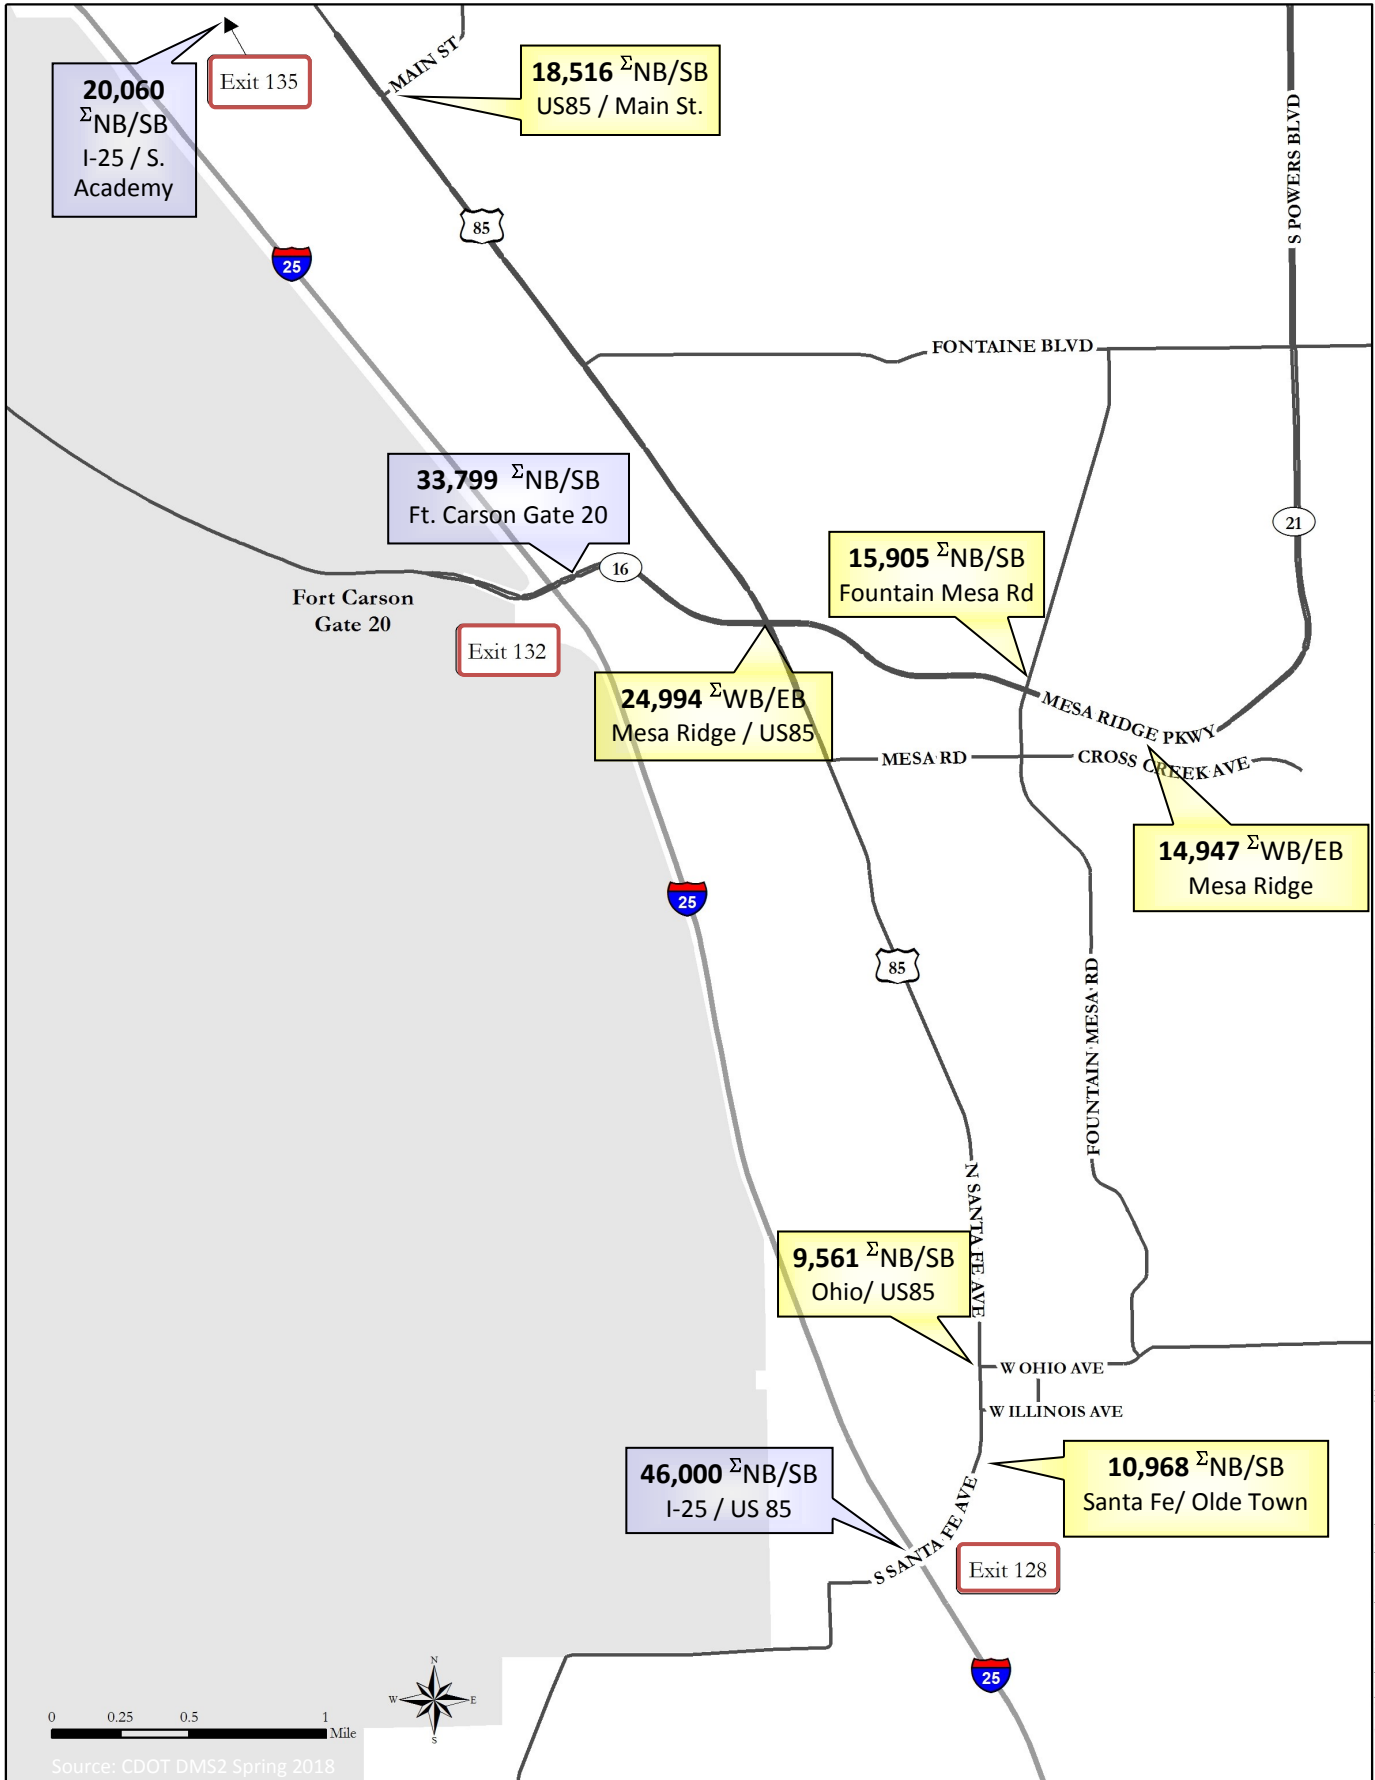

Fountain, CO 2018 Daily Traffic Counts